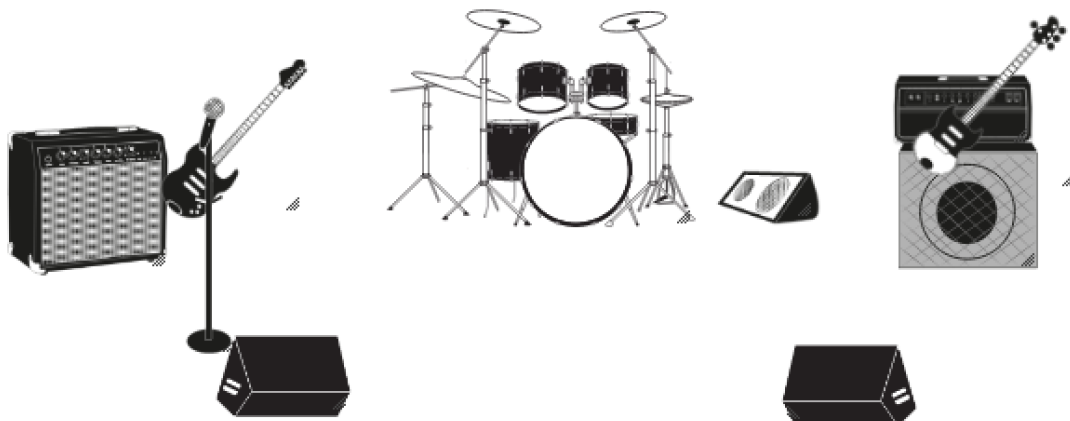

Stage plot **BLUES EXPLOSION**

Jan Trösch (guitar and vocals)

1x Guitar Amp
1x Mic Stand with Mic

Masi Atta (electric bass)

Bass cabinet

Urs Wittwer (drums)

20" x 16" Kick drum
14" Snare
10" Tom
14" Floor tom
Hi Hat
3 Cymbals (Crash left side, Ride and Crash on the right side)